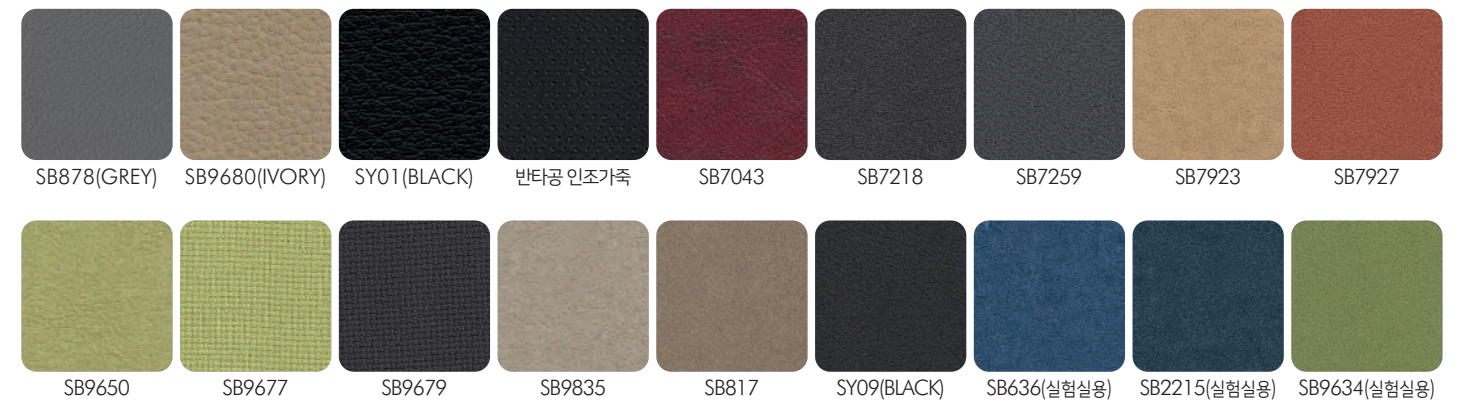

Mesh (Zenith II)

| Mesh |

| Fabric |

| Synthetic Leather |

| Natural Leather |

• Colors might look slightly different depending on the conditions of printing.

schairs