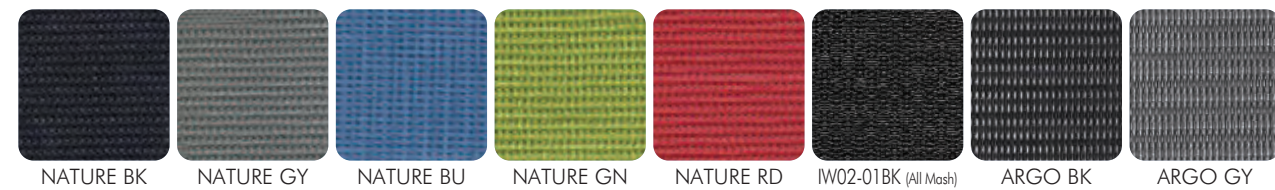

COLOR TABLE

| NEW Fabric & Mesh |

Seat Fabric (Tone, Zenith II, Airex)

Back&Seat Mesh (Tone)

Mesh (Airex)

Mesh (Zenith II)

| Mesh |

| Fabric |

| Synthetic Leather |

| Natural Leather |

• Colors might look slightly different depending on the conditions of printing.