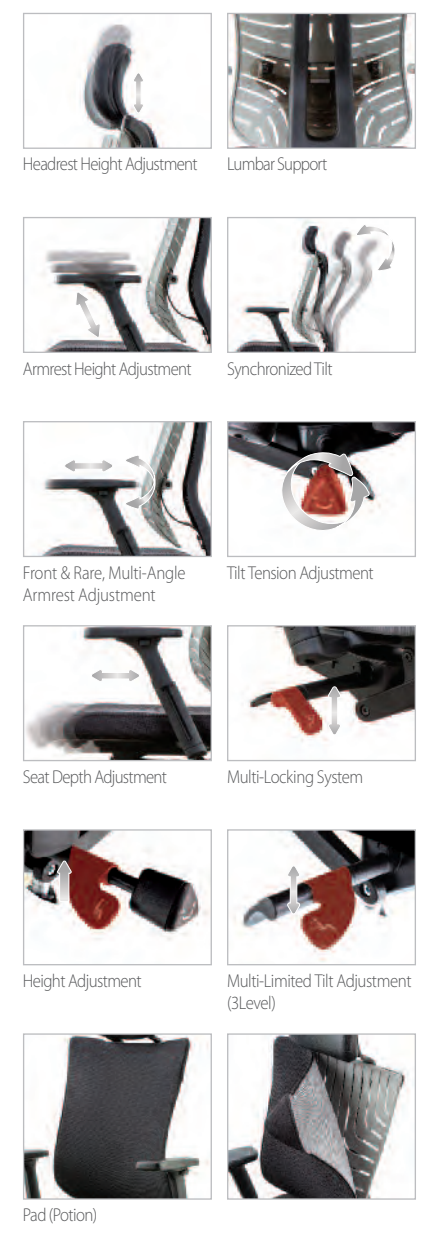

Tone Shell Series

FEATURES