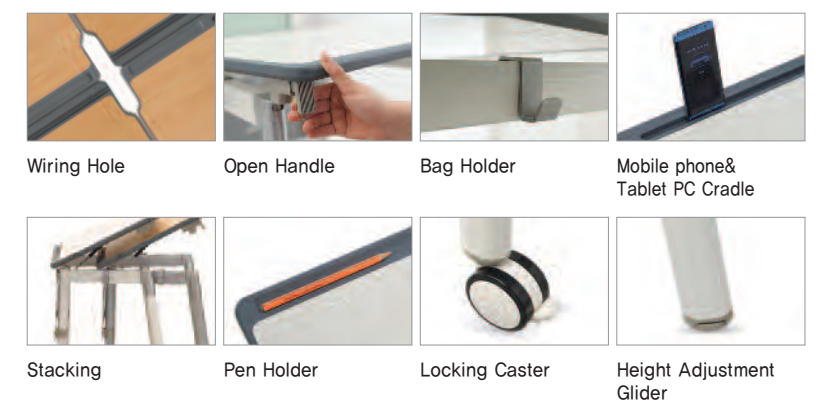

Seminar Table (Steel Modesty Panel)
WS-140_ W1400×D500×H720 (2 person)
W1800×D500×H720 (3 person)

Seminar Table
WS-150_ W1400×D500×H720 (2 person)
W1800×D500×H720 (3 person)

seminar tables

Seminar Table

Modesty Panel Holder
(Wire Arrangement)