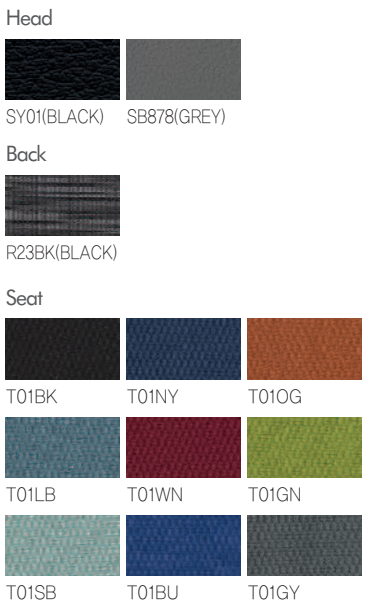

Role Mesh Series

FEATURES

COLOR VARIATIONS

Role Mesh Series	Headrest Adjustment	Armrest Adjustment	Lumbar Support	Hanger	Multi-Locking System	Tilt Tension Adjustment	Tilting Tension controlled by Weight	Seat Sliding Adjustment	Seat Height Adjustment	Base Type
ROL-S-MF1B(L,C)-H	○	○	○	○	○	Auto	○	○	○	PA
ROL-S-MF1B(L,C)-M	-	○	○	○	○	Auto	○	○	○	PA
ROL-S-MF1B(L)-H	○	○	○	-	○	Auto	○	○	○	PA
ROL-S-MF1B(L)-M	-	○	○	-	○	Auto	○	○	○	PA
ROL-S-MF2B(L,C)-H	○	-	○	○	○	○	-	-	○	PA
ROL-S-MF2B(L,C)-M	-	-	○	○	○	○	-	-	○	PA
ROL-S-MF2B(L)-H	○	-	○	-	○	○	-	-	○	PA
ROL-S-MF2B(L)-M	-	-	○	-	○	○	-	-	○	PA
ROL-V-MF1S-C	-	-	○	-	-	-	-	-	-	ST