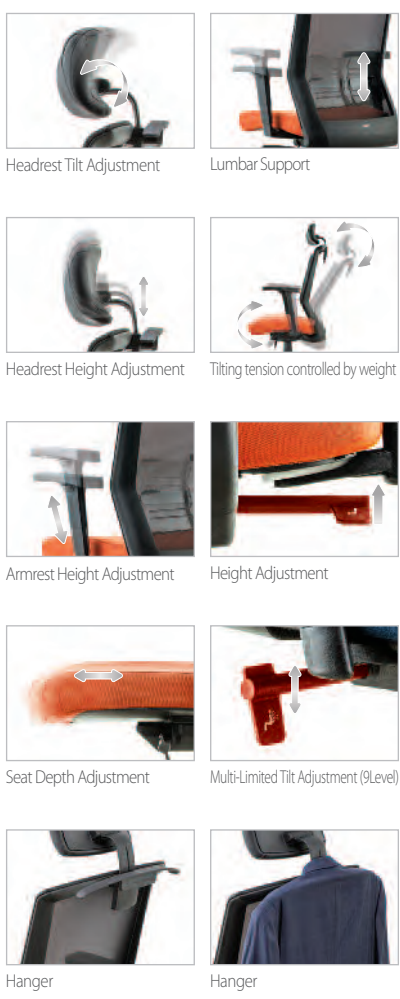

Role

Precedent sense of novelty seek-out office chairs with refined lines to direct modern atmosphere always stand out anywhere in the world. As well, it can harmonize a smooth design you feel from the curve of the back seat plate which provides integrity with the curve of the body, enabling numerous convenient functions in a single chair so that it can help you resist tiredness and keep you feeling comfortable even after sitting for a long time.

Role Mesh Series

FEATURES

COLOR VARIATIONS

Role Mesh Series	Headrest Adjustment	Armrest Adjustment	Lumbar Support	Hanger	Multi-Locking System	Tilt Tension Adjustment	Tilting Tension controlled by Weight	Seat Sliding Adjustment	Seat Height Adjustment	Base Type
ROL-S-MF1B(L,C)-H	○	○	○	○	○	Auto	○	○	○	PA
ROL-S-MF1B(L,C)-M	-	○	○	○	○	Auto	○	○	○	PA
ROL-S-MF1B(L)-H	○	○	○	-	○	Auto	○	○	○	PA
ROL-S-MF1B(L)-M	-	○	○	-	○	Auto	○	○	○	PA
ROL-S-MF2B(L,C)-H	○	-	○	○	○	○	-	-	○	PA
ROL-S-MF2B(L,C)-M	-	-	○	○	○	○	-	-	○	PA
ROL-S-MF2B(L)-H	○	-	○	-	○	○	-	-	○	PA
ROL-S-MF2B(L)-M	-	-	○	-	○	○	-	-	○	PA
ROL-V-MF1S-C	-	-	○	-	-	-	-	-	-	ST