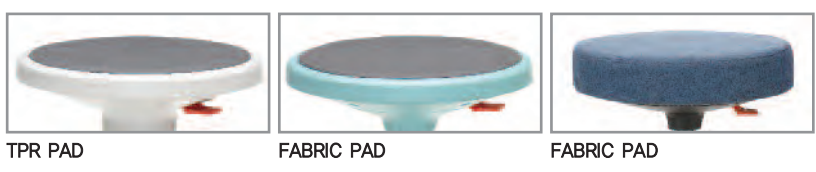

Stool Chair