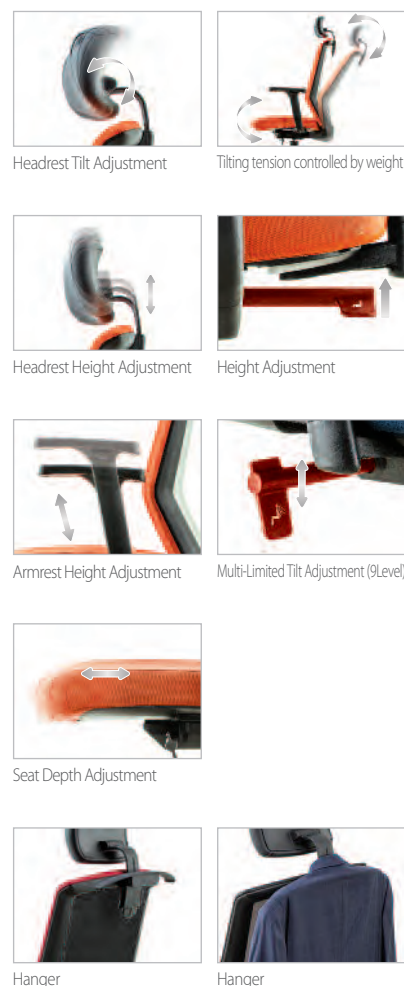

Role Mesh Series

FEATURES

COLOR VARIATIONS

Role Mesh Series	Headrest Adjustment	Armrest Adjustment	Lumbar Support	Hanger	Multi-Locking System	Tilt Tension Adjustment	Tilting Tension controlled by Weight	Seat Sliding Adjustment	Seat Height Adjustment	Base Type
ROL-S-MF1B(L,C)-H	○	○	○	○	○	Auto	○	○	○	PA
ROL-S-MF1B(L,C)-M	-	○	○	○	○	Auto	○	○	○	PA
ROL-S-MF1B(L)-H	○	○	○	-	○	Auto	○	○	○	PA
ROL-S-MF1B(L)-M	-	○	○	-	○	Auto	○	○	○	PA
ROL-S-MF2B(L,C)-H	○	-	○	○	○	○	-	-	○	PA
ROL-S-MF2B(L,C)-M	-	-	○	○	○	○	-	-	○	PA
ROL-S-MF2B(L)-H	○	-	○	-	○	○	-	-	○	PA
ROL-S-MF2B(L)-M	-	-	○	-	○	○	-	-	○	PA
ROL-V-MF1S-C	-	-	○	-	-	-	-	-	-	ST

Role Fabric Series

FEATURES

COLOR VARIATIONS

Role Fabric Series	Headrest Adjustment	Armrest Adjustment	Armrest Adjustment	Hanger	Multi-Locking System	Tilt Tension Adjustment	Tilting Tension controlled by Weight	Seat Sliding Adjustment	Seat Height Adjustment	Base Type
ROL-S-FF1B(C)-H	○	○	○	○	○	Auto	○	○	○	PA
ROL-S-FF1B(C)-M	-	○	○	○	○	Auto	○	○	○	PA
ROL-S-FF1B-H	○	○	○	-	○	Auto	○	○	○	PA
ROL-S-FF1B-M	-	○	○	-	○	Auto	○	○	○	PA
ROL-S-FF2B(C)-H	○	-	-	○	○	○	-	-	○	PA
ROL-S-FF2B(C)-M	-	-	-	○	○	○	-	-	○	PA
ROL-S-FF2B-H	○	-	-	-	○	○	-	-	○	PA
ROL-S-FF2B-M	-	-	-	-	○	○	-	-	○	PA
ROL-V-FF1S-C	-	-	-	-	-	-	-	-	-	ST