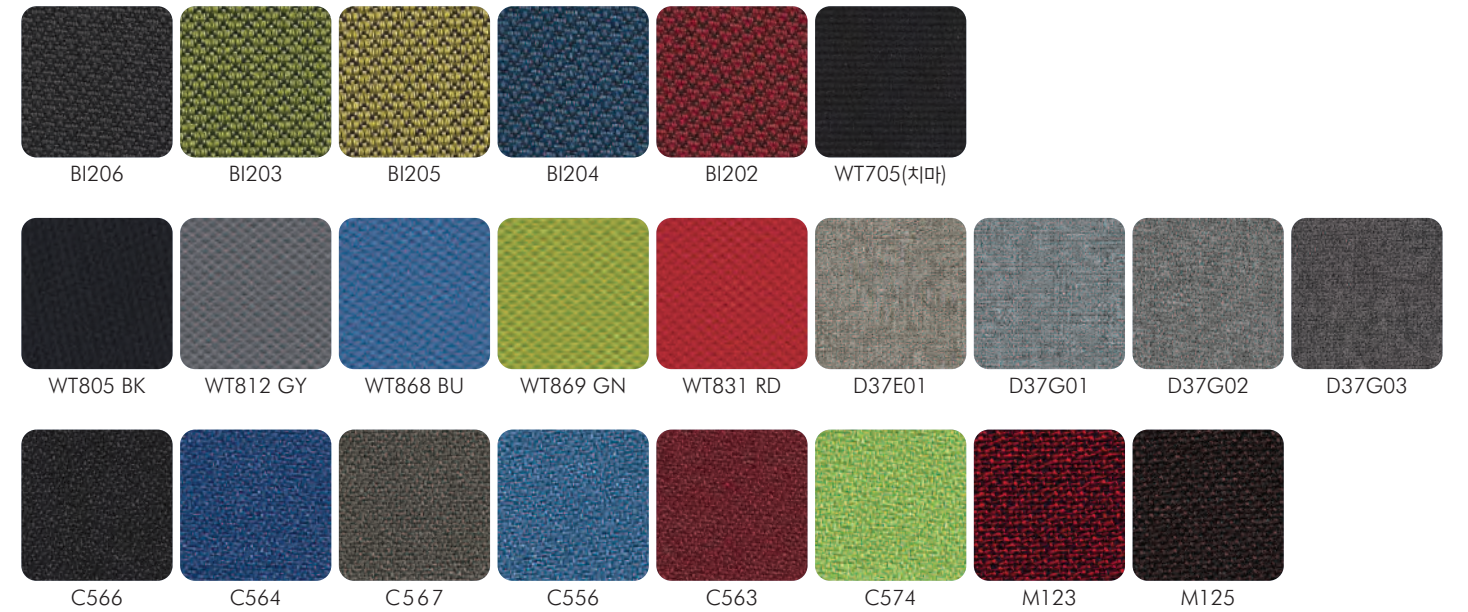

E1-500_ W650×D450×H730 (Drawer)

BACKVIEW

E2-500_ W650×D450×H730

COLOR TABLE

| NEW Fabric & Mesh |

Seat Fabric (Tone, Zenith II, Airex)

Back&Seat Mesh (Tone)

Mesh (Airex)

Mesh (Zenith II)

| Mesh |

| Fabric |

| Synthetic Leather |

| Natural Leather |

• Colors might look slightly different depending on the conditions of printing.

schairs