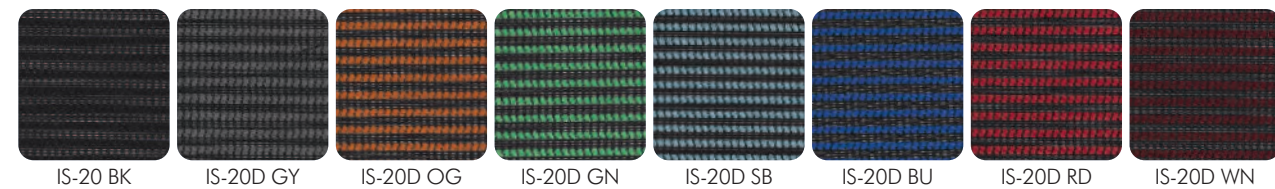

COLOR TABLE

| NEW Fabric & Mesh |

Seat Fabric (Tone, Zenith II, Airex)

Back&Seat Mesh (Tone)

Mesh (Airex)

Mesh (Zenith II)

| Mesh |

| Fabric |

| Synthetic Leather |

| Natural Leather |

• Colors might look slightly different depending on the conditions of printing.