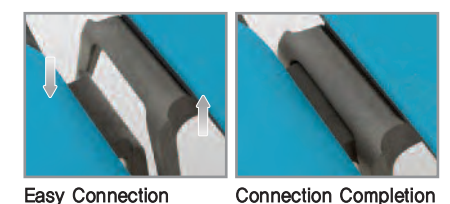

Long Chair Series

Long Chair (Endless Connection)

The product has been designed to provide changes in the working environment to maximize work efficiency and affectivity and thereby contribute to overall productivity. The futuristic structure is highly versatile for use in most places throughout your office space. Designed for a variety of purposes, such as dining room / seminar rooms / counseling rooms / lecture rooms, etc.