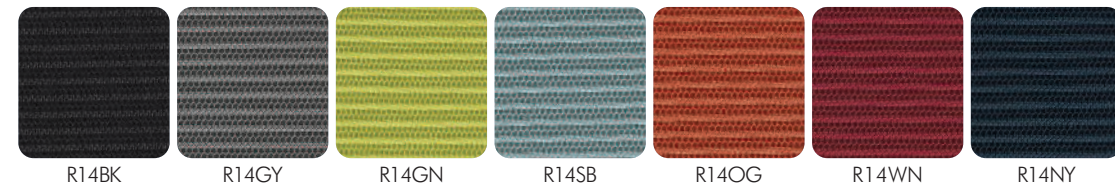

E1-500_ W650×D450×H730 (Drawer)

BACKVIEW

E2-500_ W650×D450×H730

COLOR TABLE

| NEW Fabric & Mesh |

Seat Fabric (Tone, Zenith II, Airex)

Back&Seat Mesh (Tone)

Mesh (Airex)