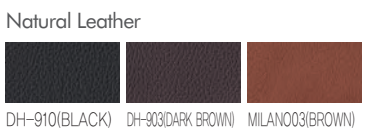

COLOR VARIATIONS

TIT-E-AA1P-H
W630×D620×H1225