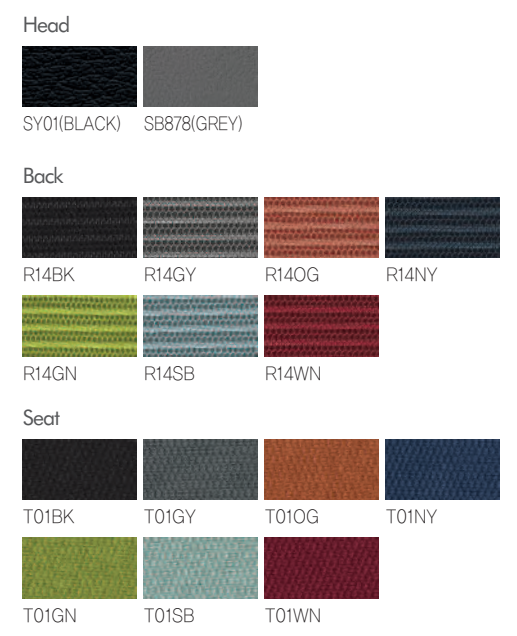

COLOR VARIATIONS

TON2-S-MF1B-H
W660×D560×H1195

TON2-S-MF1B-M
W660×D560×H1020

TON2-V-MF1S-C
W660×D560×H1020

TON2-S-FF1B-H
W660×D560×H1195

TON2-S-FF1B-M
W660×D560×H1020

TON2-V-FF1S-C
W660×D560×H1020

TON2-S-SF1B-H
W660×D560×H1195

TON2-S-SF1B-M
W660×D560×H1020

TON2-V-SF1S-C
W660×D560×H1020

Tone E Series	Headrest Adjustment	Headrest Adjustment	Armrest Adjustment	Backrest Tilting	Multi-Locking System	Tilt Tension Adjustment	Tilting Tension Controlled by Weight	Seat Sliding Adjustment	Seat Height Adjustment	Base Type
TON2-S-MF1B-H	○	○	○	○	○	Auto	○	○	○	PA
TON2-S-MF1B-M	-	-	○	○	○	Auto	○	○	○	PA
TON2-V-MF1S-C	-	-	-	-	-	Auto	-	-	-	ST
TON2-S-FF1B-H	○	○	○	○	○	Auto	○	○	○	PA
TON2-S-FF1B-M	-	-	○	○	○	Auto	○	○	○	PA
TON2-V-FF1S-C	-	-	-	-	-	Auto	-	-	-	ST
TON2-S-SF1B-H	○	○	○	○	○	Auto	○	○	○	PA
TON2-S-SF1B-M	-	-	○	○	○	Auto	○	○	○	PA
TON2-V-SF1B	-	-	-	-	-	-	-	-	-	ST