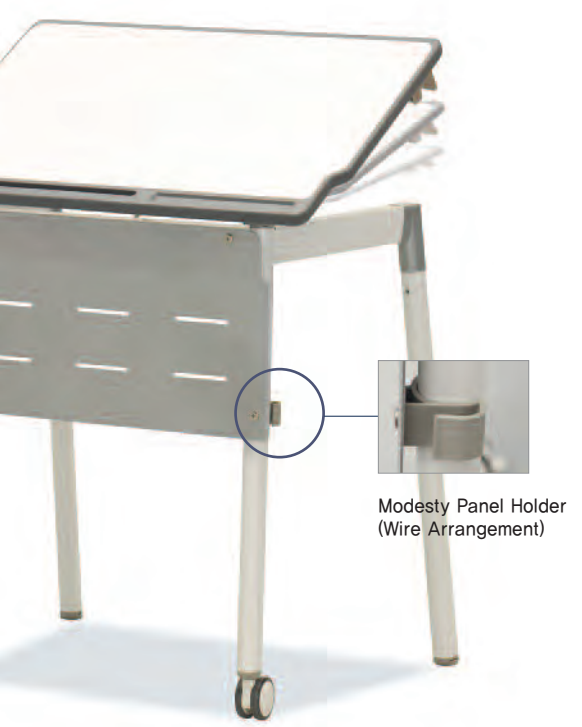

Seminar Table (Steel Modesty Panel)
WS-140_ W1400×D500×H720 (2 person)
W1800×D500×H720 (3 person)

Seminar Table
WS-150_ W1400×D500×H720 (2 person)
W1800×D500×H720 (3 person)

seminar tables

Seminar Table

Modesty Panel Holder
(Wire Arrangement)