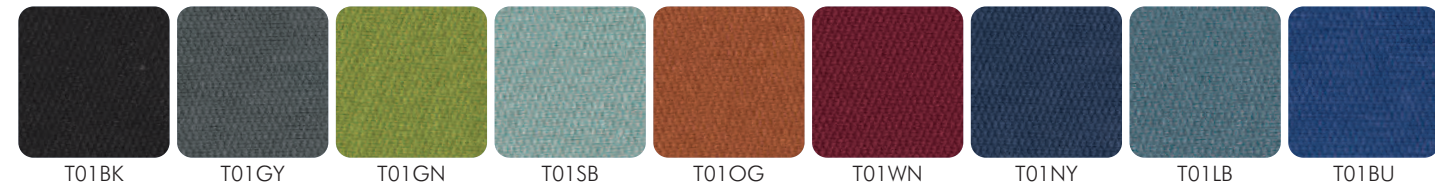

E1-500_ W650×D450×H730 (Drawer)

BACKVIEW

E2-500_ W650×D450×H730

COLOR TABLE

| NEW Fabric & Mesh |

Seat Fabric (Tone, Zenith II, Airex)

Back&Seat Mesh (Tone)

Mesh (Airex)