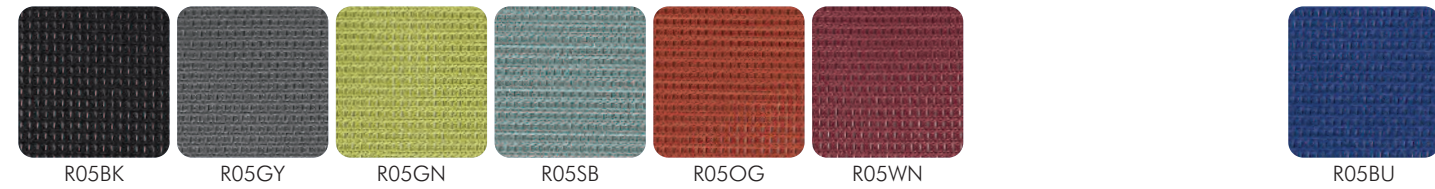

E1-500_ W650×D450×H730 (Drawer)

BACKVIEW

E2-500_ W650×D450×H730

COLOR TABLE

| NEW Fabric & Mesh |

Seat Fabric (Tone, Zenith II, Airex)

Back&Seat Mesh (Tone)

Mesh (Airex)