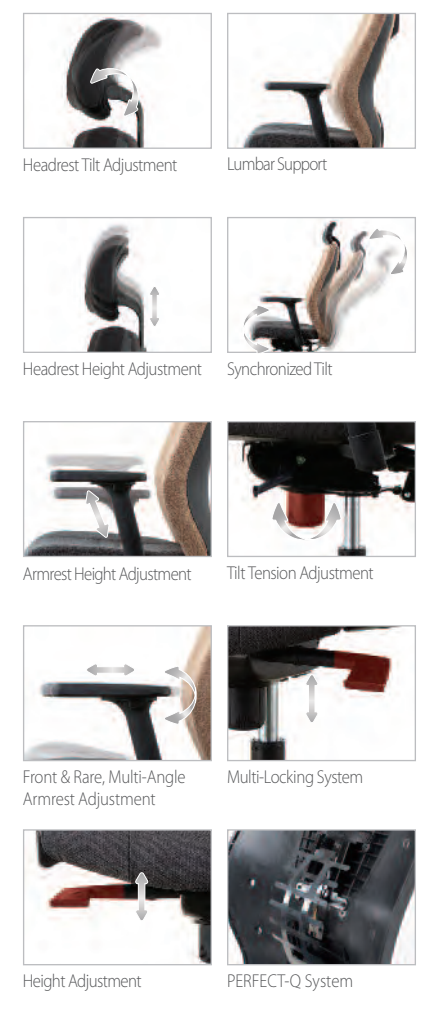

Q.Spine Series

FEATURES