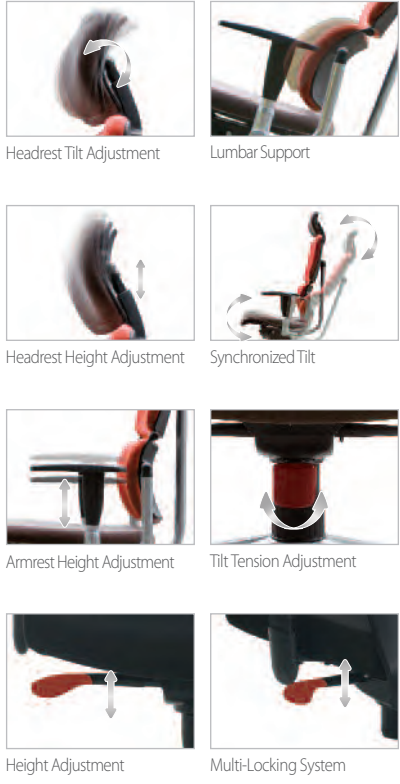

Menches Series

FEATURES