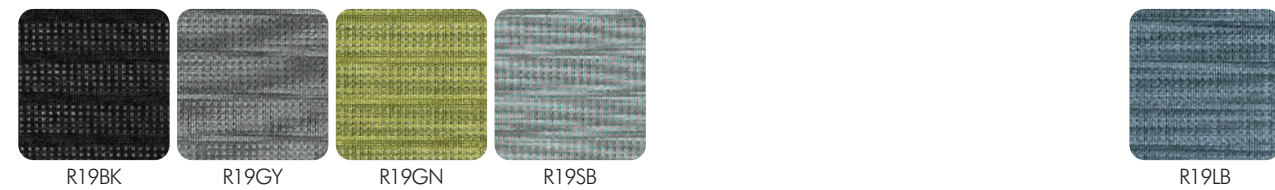

Mesh (Zenith II)