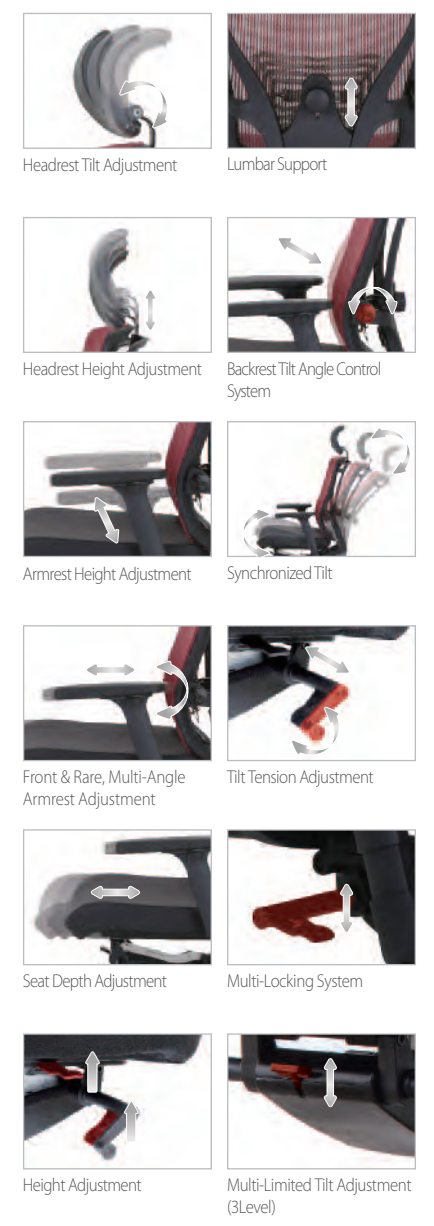

Aeon Mesh Series

FEATURES