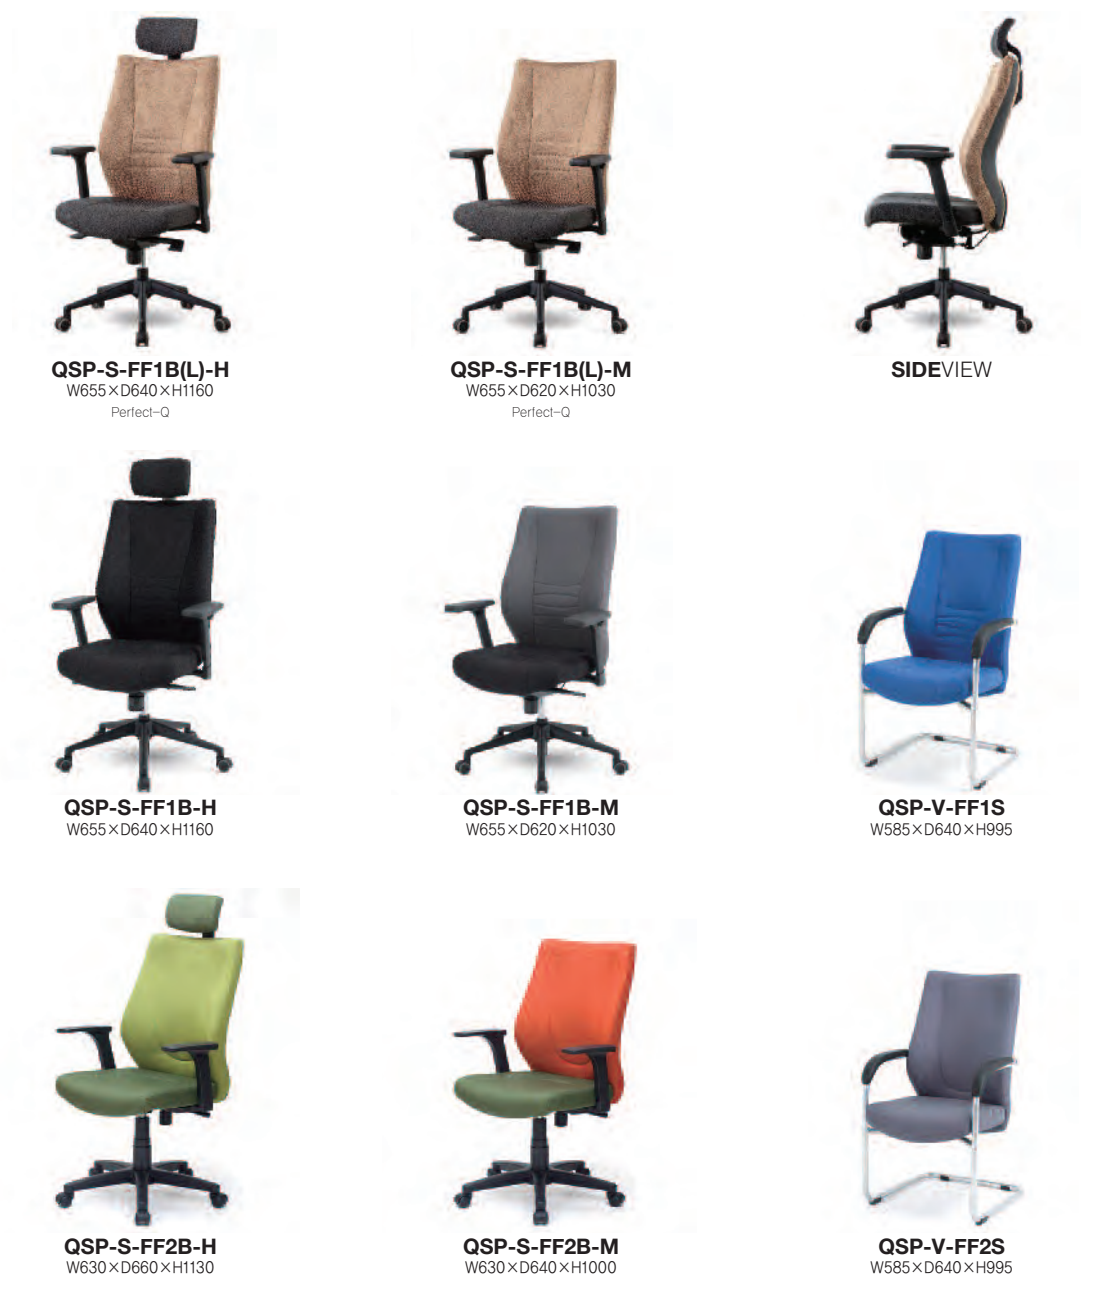

Q.Spine Series

FEATURES