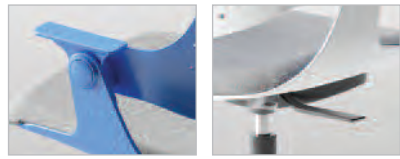

Seat Height Adjustment

Tilting