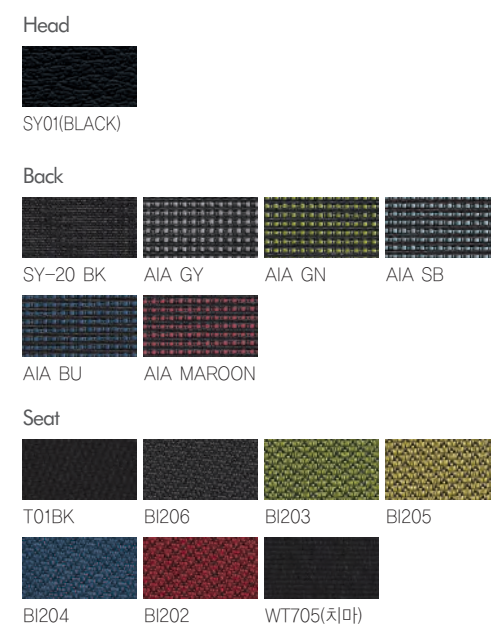

COLOR VARIATIONS

Zenith Series	Headrest Adjustment	Headrest Adjustment	Lumbar Support	Armrest Adjustment	Armrest Adjustment	Multi-Locking System	Tilt Tension Adjustment	Multi-Limited Tilt Adjustment	Seat Height Adjustment	Base Type
ZEN-S-MF1S(L)-H	○	○	○	○	○	○	○	○	○	AL
ZEN-S-MF1S(L)-M	-	-	○	○	○	○	○	○	○	AL
ZEN-S-MF1B(L)-H	○	○	○	○	○	○	○	○	○	PA
ZEN-S-MF1B(L)-M	-	-	○	○	○	○	○	○	○	PA
ZEN-S-MF2B-H	○	○	-	-	-	○	○	○	○	PA
ZEN-S-MF2B-M	-	-	-	-	-	○	○	○	○	PA
ZEN-V-MF1S	-	-	-	-	-	-	-	-	-	ST