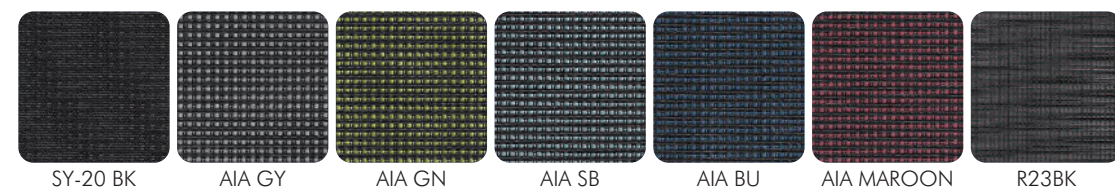

COLOR TABLE

| NEW Fabric & Mesh |

Seat Fabric (Tone, Zenith II, Airex)

Back&Seat Mesh (Tone)

Mesh (Airex)

Mesh (Zenith II)

| Mesh |

| Fabric |

| Synthetic Leather |

| Natural Leather |

• Colors might look slightly different depending on the conditions of printing.