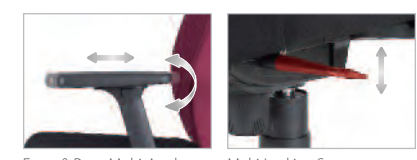

Deon Series

FEATURES

Headrest Tilt Adjustment Synchronized Tilt

Armrest Height Adjustment Tilt Tension Adjustment

Front & Rear, Multi-Angle Armrest Adjustment Multi-Locking System

Height Adjustment

COLOR VARIATIONS