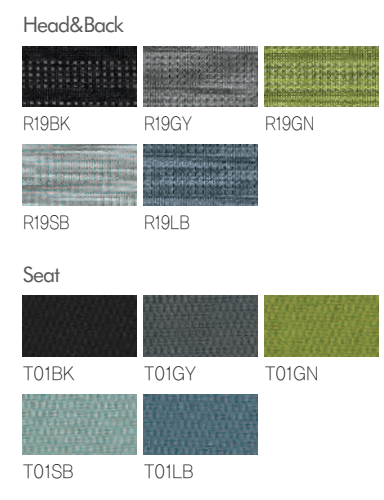

COLOR VARIATIONS

Zenith II Series	Headrest Adjustment	Armrest Adjustment	Lumbar Support	Hanger	Multi-Locking System	Tilt Tension Adjustment	Multi-Limited Tilt Adjustment	Seat Sliding Adjustment	Seat Height Adjustment	Base Type
ZEN2-S-MF1W(L)-H	○	○	○	○	○	○	○	○	○	PA
ZEN2-S-MF1W(L)-M	○	○	○	○	○	○	○	○	○	PA
ZEN2-S-MF1B(L)-H	○	○	○	○	○	○	○	○	○	PA
ZEN2-S-MF1B(L)-M	○	○	○	○	○	○	○	○	○	PA
ZEN2-S-MF2B-H	-	-	-	○	○	○	○	-	○	PA
ZEN2-S-MF2B-M	-	-	-	○	○	○	○	-	○	PA