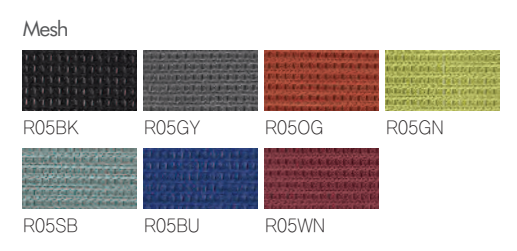

COLOR VARIATIONS